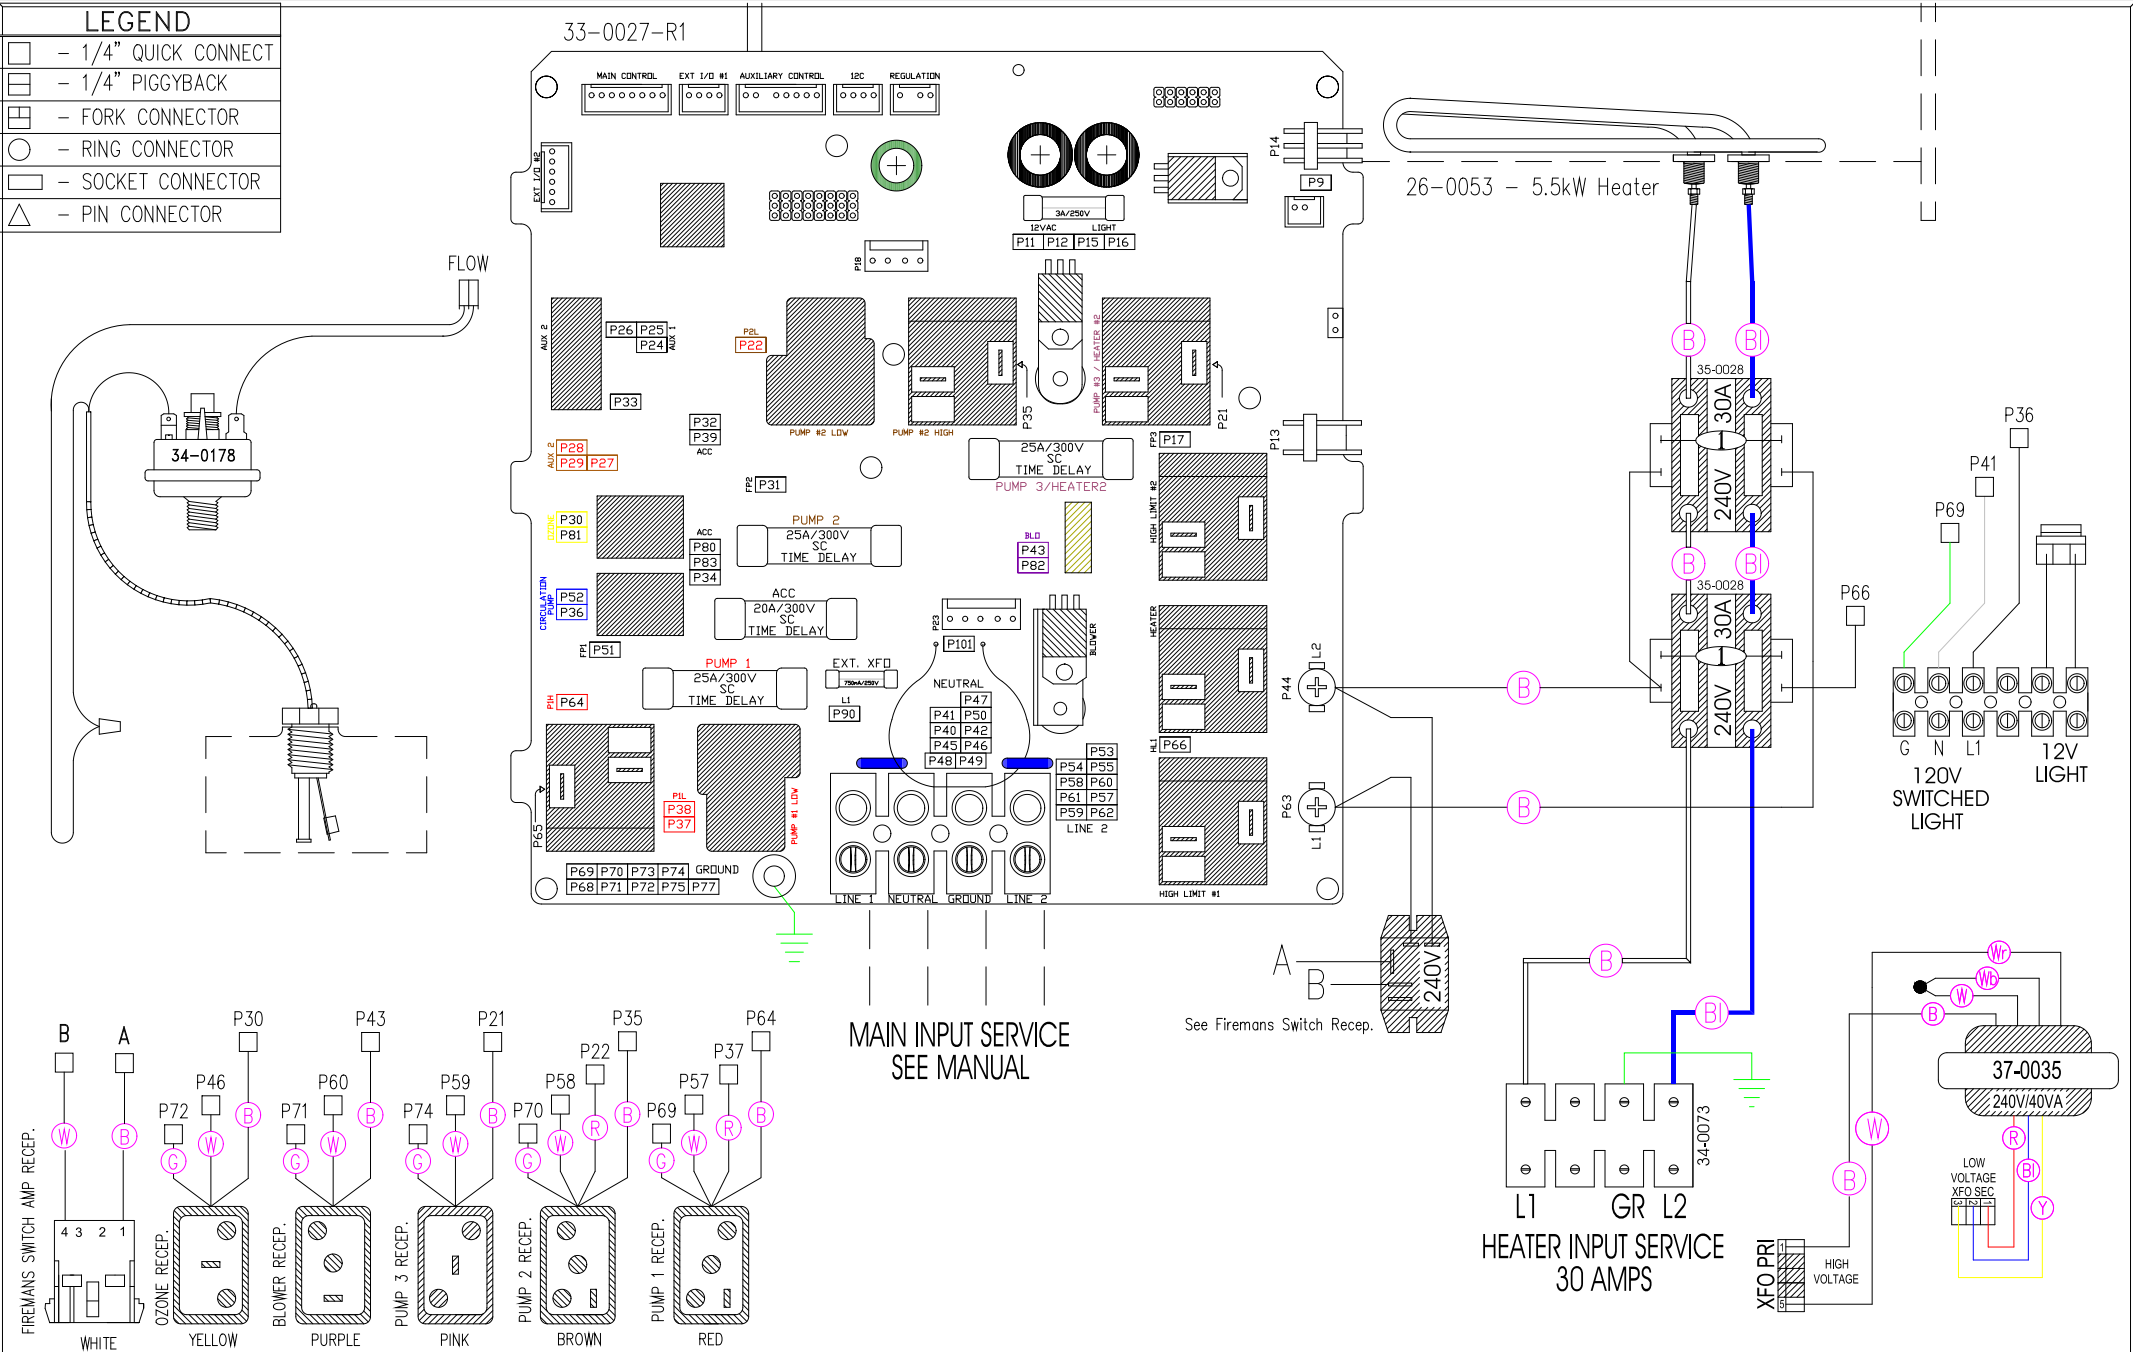

LEGEND	
	- 1/4" QUICK CONNECT
	- 1/4" PIGGYBACK
	- FORK CONNECTOR
	- RING CONNECTOR
	- SOCKET CONNECTOR
	- PIN CONNECTOR

**HYDRO-QUIP**  
CORONA, CA (909) 273-7575

Manufacture Notes:

Dwg. No.  
**G822A0-KLPQY-J**

Drawn  
MBS  
Date  
02.09.09

Rev  
5  
Wire Color Code

Diagram No.  
**5151**

B - Black	G - Green
Br - Brown	Bl - Blue
R - Red	V - Violet
O - Orange	W - White
Y - Yellow	Gr - Gray